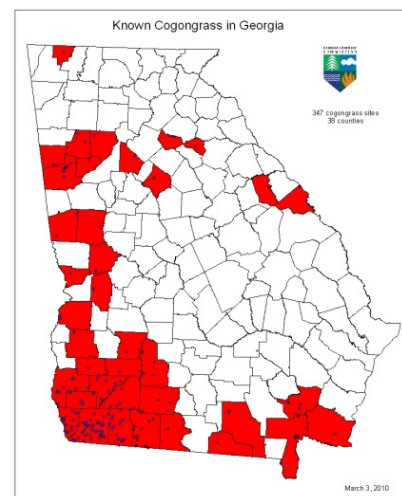

### Spring is the time for cogongrass flowering.

Now is the time to begin looking for cogongrass in its flowering stage. The flowers are 2-8 inches in length; light, fluffy dandelion-like seeds that are white in color and cylindrical in shape. Flowering time is dependent on the local climate, but is usually present from late March through early June.

Photos by: Bill Lamp, GFC Forester

Landowners are encouraged to spend time on their property searching for this invasive grass. Normally, cogongrass grows in circular patches. Identification brochures are available at your local Georgia Forestry Commission (GFC) county office. Personnel from your local GFC office can make a positive identification on reported cogongrass finds.

### What is the Status of all known cogongrass spots in Georgia?

There are a total of 355 known cogongrass spots scattered across 38 counties in Georgia. Treatment for each cogongrass spot is at varying levels. The GFC has eradicated some spots while other spots are still being actively treated. The GFC will begin making follow-up site inspections and treatments beginning in May. Any landowner with questions regarding the status of the cogongrass spot(s) on their property should contact their regional forest health specialist.

#### List of Georgia Counties with known cogongrass

Baker	9	Decatur	82	Mitchell	12
Barrow	1	DeKalb	1	Muscogee	1
Brantley	4	Dougherty	1	Newton	1
Brooks	1	Douglas	1	Paulding	2
Calhoun	2	Early	22	Randolph	6
Camden	1	Echols	8	Richmond	1
Carroll	31	Grady	26	Seminole	48
Catoosa	1	Haralson	1	Stewart	2
Charlton	12	Lee	1	Talbot	5
Clarke	1	Marion	9	Thomas	16
Clinch	2	McDuffie	1	Troup	3
Cobb	1	Meriwether	1	Worth	9
Colquitt	5	Miller	24		